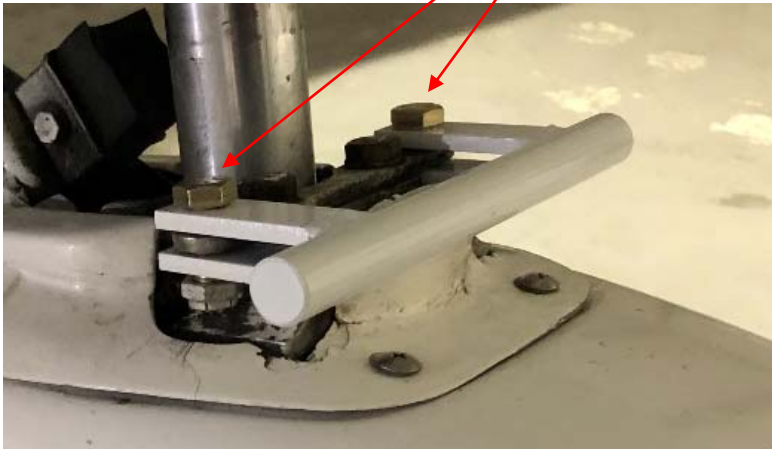

#38320 Piper Tab Adapter Instructions

Rev. 0

Allows GoTow to work with the following aircraft:

Piper: Arrow, Archer, Warrior, Dakota, Cherokee, Saratoga, Cherokee Six with "Tabs"

Use Removable Pins or
Included Bolts & Lock Nuts

Adaptes Piper Tabs to Cessna Style 5/8" OD Pins