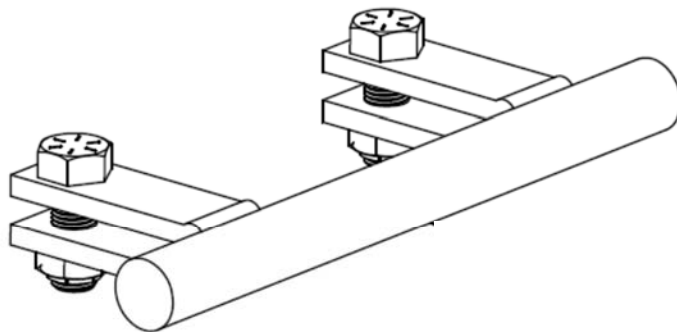

#38320 Piper Tab Adapter Instructions

Rev. 0

Allows GoTow to work with the following aircraft:

Piper: Arrow, Archer, Warrior, Dakota, Cherokee, Saratoga, Cherokee Six with "Tabs"

Use Removable Pins or
Included Bolts & Lock Nuts

Adaptes Piper Tabs to Cessna Style 5/8" OD Pins