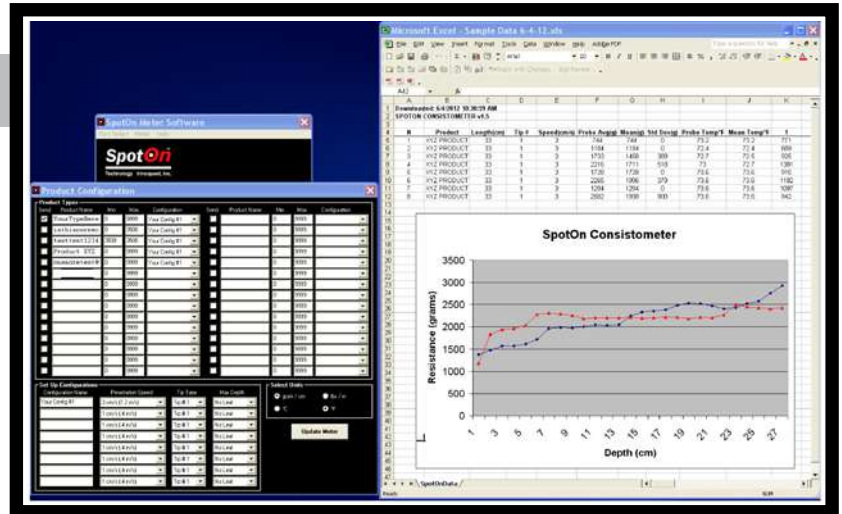

### FEATURES:

- Quick quantitative measurements of product or ingredient consistency
- Penetrating consistometer measures entire sample, not just the surface.
- Simple to operate; employs self-teaching features
- Works on a variety of products and ingredients (shortening, frosting, dough, butter, cheese...)
- Includes PC software for full data recall and custom configuration to your application

See the  
demo video on  
**YouTube.com**  
search:  
SpotOn  
Consistometer

### Technical Points

- On-board microprocessor calculates and displays:
  - the average force of a measurement;
  - the mean of a group of measurements;
  - the Standard Deviation of a group of measurements
  - the equilibrated temperature of the measured sample
- Precision load cell and non-contact depth sensor simultaneously measure penetration force and penetration depth, while sample temperature is also measured
- Displays instantaneous penetration speed to guide operator for repeatable results
- Included PC software allows configuration for many products by setting the desired penetration rate, depth of measurement, type of probe tip and specification ranges; all of which can be preloaded onto the instrument.
- Data can be downloaded as an Excel® file for analysis and plotting
- Interchangeable probe tips can be used to adapt the instrument to different products
- Includes shaft extension for depths up to 12 in. (30cm)
- Patent Pending
- 1 year warranty
- Made in USA